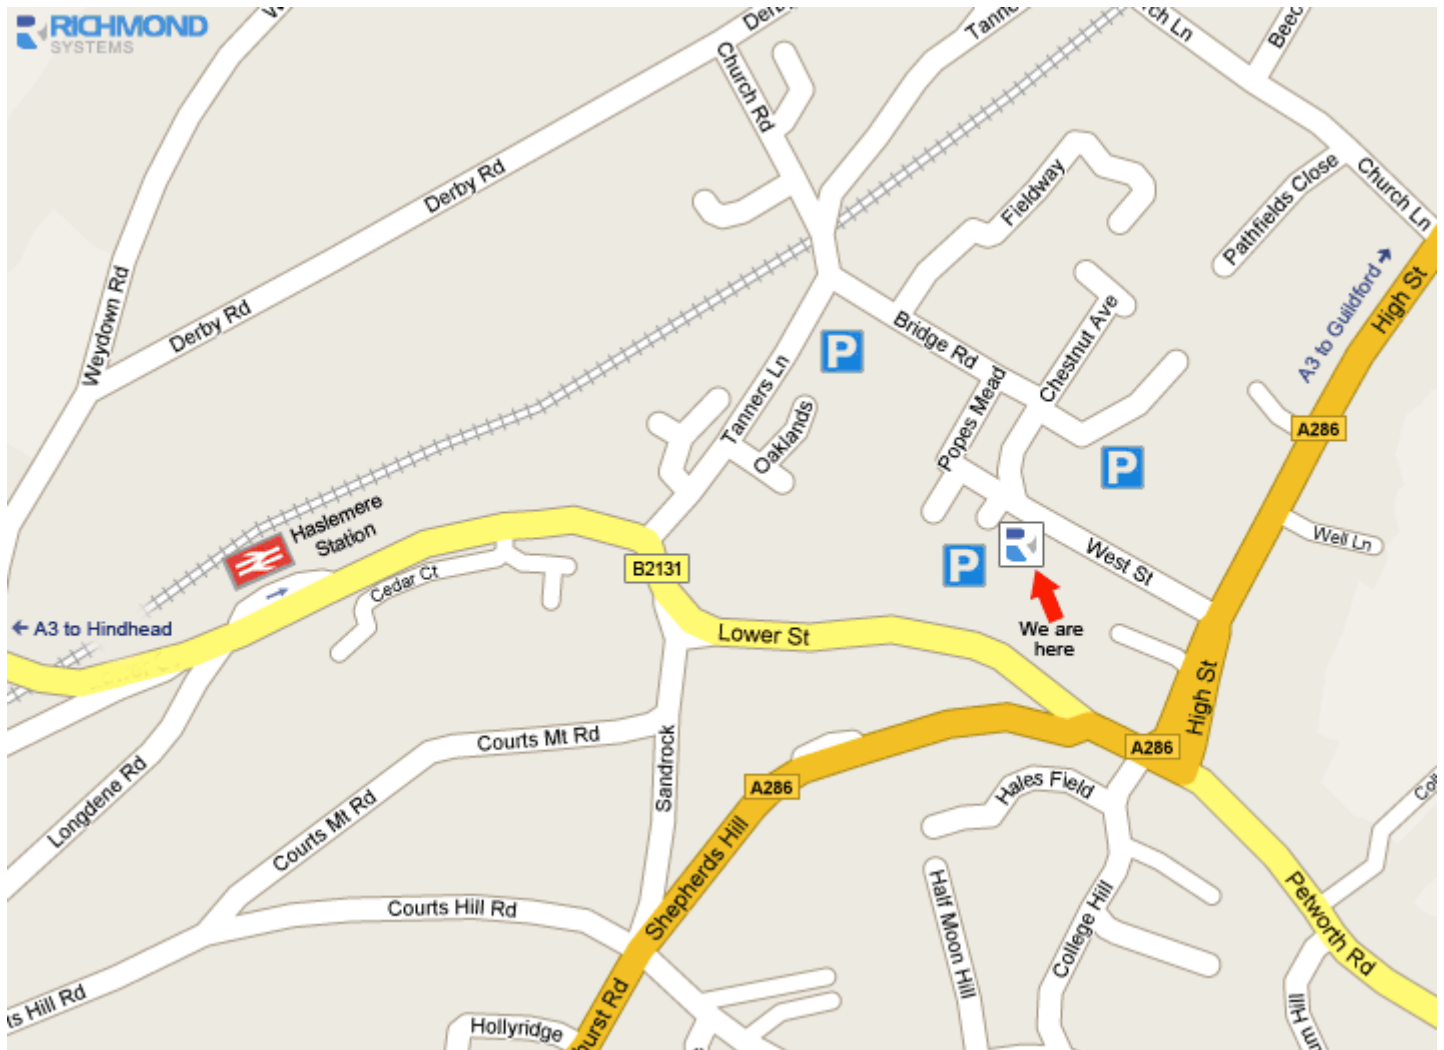

## How to Find Us

**Richmond Systems, West House, West Street, Haslemere, Surrey GU27 2AB. Tel: 01428 641616**

### By Train

Richmond Systems are conveniently located in the centre of Haslemere. We are easily reached by main line train services with frequent fast trains from London Waterloo and Portsmouth. On leaving the station, take a short taxi ride to West House, which is located directly opposite the police station.

### By Car

**From the M25:** Leave the M25 at Junction 10 and head South (signposted Guildford and Portsmouth) and follow the directions from the A3 below.

**From the A3:** Travelling either North or South leave the A3 at the Hindhead Crossroads. Follow the A287 to Haslemere for approximately 2 ½ miles under the railway bridge and past the train station into Haslemere town centre. When you reach the junction at top of the High Street follow the road round to the left. As you travel down the High Street, take the first left after the traffic lights into West Street and West House is located directly opposite the police station.

**Parking:** Parking at Richmond Systems is very limited. There are 3 car parks (1, 2 and 3 on the map) in the immediate vicinity of West House; all require payment between 8.00 a.m. and 6.00 p.m. From the A3 Hindhead Crossroads